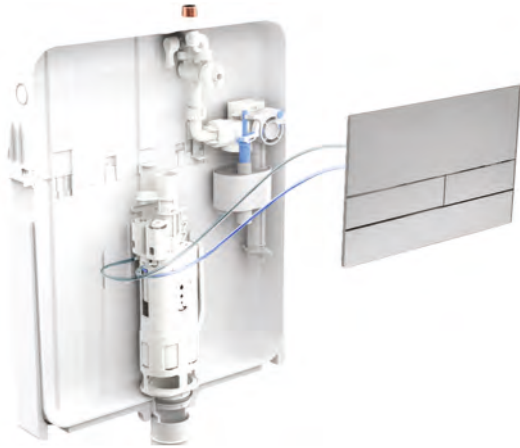

Burgos Push Plate with
2 Pneumatic Actuator
JIS0211C0014 ₹ 3200

Cannes Push Plate with
2 Pneumatic Actuator
JIS0411C0014 ₹ 3200

80mm Pneumatic
Concealed Cistern Only
JIS0010W0000 ₹ 6990

• Air Pressure created by
Pneumatic Actuator Fitted
in Push Plate activates the
Flushing Valve.