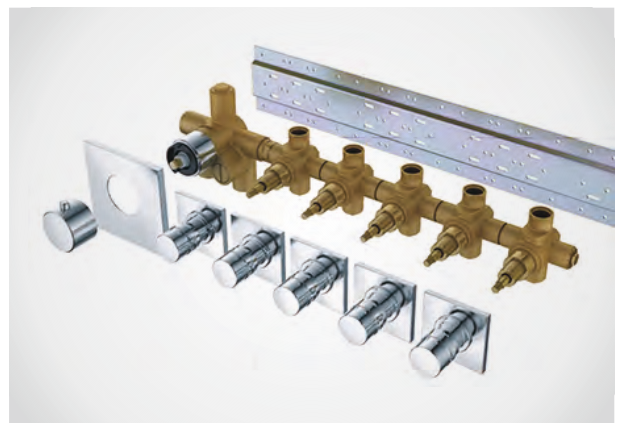

Smooth zircon opacified glaze that resists build up of stains due to usage.

FAUCETS

Precise Control

High Tech Cartridges ensure you have smooth and precise control over flow of water.

Thermostatic

Inbuilt Thermostatic Control Valve ensures uniform flow and temperature is maintained irrespective of variation of input pressure and temperature.

Pure Brass

When it comes to water only the best quality of brass can ensure that water remains safe for daily use.

Tilting Aerator

The angle of the water stream can be adjusted directly at the aerator – simply by moving the adjustable tilting plate.