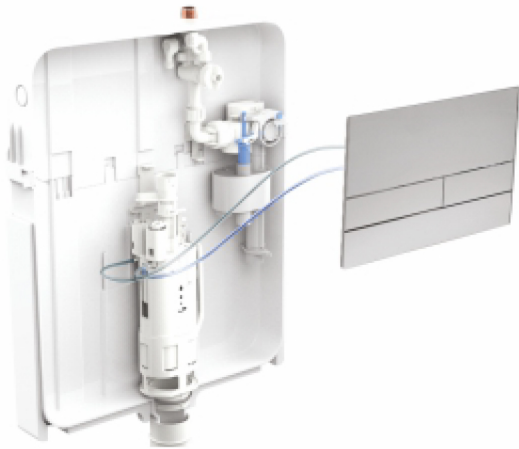

PNEUMATIC CONCEALED CISTERN

Pneumatic Mechanism for Noiseless operations, Dual Flush 3/6 Ltrs for Water Saving and Easy Maintenance.

Cannes Push Plate with
2 Pneumatic Actuator
JIS0411C0014 ₹ 3360