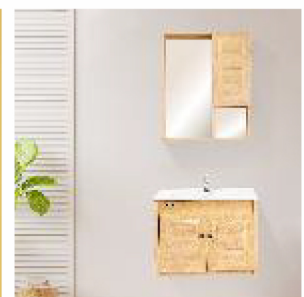

### BATH CABINET SET - 60CM

Bath Cabinet with Slim Wash Basin  
600 x 470 x 460mm  
Mirror with Full Cabinet  
540 x 125 x 680mm

\*Also available Mirror Full Storage with Corner

#### PEARL WHITE - 60CM

**E5580PW** Slim Vanity Basin ₹ 4630

**E5574PW** Mirror Full Storage ₹ 9700

**E5592PE** Wall Mtd Cabinet ₹ 14500

**Complete Set** ₹ 28830

**E5574CPW** Mirror Full Storage with Corner ₹ 9700

#### ALPINE - 60CM

**E5580PW** Slim Vanity Basin ₹ 4630

**E5574AL** Mirror Full Storage ₹ 9700

**E5592AL** Wall Mtd Cabinet ₹ 14500

**Complete Set** ₹ 28830

**E5574CAL** Mirror Full Storage with Corner ₹ 9700

#### RED OAK - 60CM

**E5580PW** Slim Vanity Basin ₹ 4630

**E5574RO** Mirror Full Storage ₹ 9700

**E5592RO** Wall Mtd Cabinet ₹ 14500

**Complete Set** ₹ 28830

**E5574CRO** Mirror Full Storage with Corner ₹ 9700