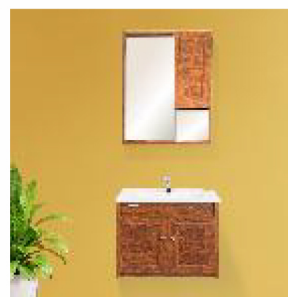

#### WENGE - 60CM

**E5580PW** Slim Vanity Basin ₹ 4630

**E5574WG** Mirror Full Storage ₹ 9700

**E5592WG** Wall Mtd Cabinet ₹ 14500

**Complete Set** ₹ 28830

**E5574CWG** Mirror Full Storage with Corner ₹ 9700

#### PEARL WHITE - 60CM

**E5580PW** Slim Vanity Basin ₹ 4630

**E5574PW** Mirror Full Storage ₹ 9700

**E5592PE** Wall Mtd Cabinet ₹ 14500

**Complete Set** ₹ 28830

**E5574CPW** Mirror Full Storage with Corner ₹ 9700

#### ALPINE - 60CM

**E5580PW** Slim Vanity Basin ₹ 4630

**E5574AL** Mirror Full Storage ₹ 9700

**E5592AL** Wall Mtd Cabinet ₹ 14500

**Complete Set** ₹ 28830

**E5574CAL** Mirror Full Storage with Corner ₹ 9700