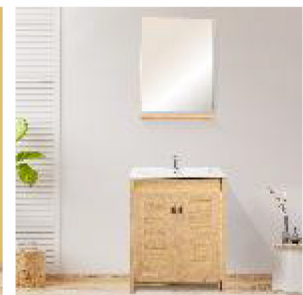

#### WENGE - 60CM

<b>E5580PW</b> Slim Vanity Basin	₹ 4630
<b>E5575WG</b> Plain Mirror	₹ 3300
<b>E5588WG</b> Shelf	₹ 800
<b>E5591WG</b> Floor Mtd Cabinet	₹ 18000
<b>Complete Set</b>	₹ 26730

<b>E5575CWG</b> Plain Mirror with Corner	₹ 3300
---	--------

#### PEARL WHITE - 60CM

<b>E5580PW</b> Slim Vanity Basin	₹ 4630
<b>E5575PE</b> Plain Mirror	₹ 3300
<b>E5588PE</b> Shelf	₹ 800
<b>E5591PE</b> Floor Mtd Cabinet	₹ 18000
<b>Complete Set</b>	₹ 26730

<b>E5575CPW</b> Plain Mirror with Corner	₹ 3300
---	--------

#### ALPINE - 60CM

<b>E5580PW</b> Slim Vanity Basin	₹ 4630
<b>E5575AL</b> Plain Mirror	₹ 3300
<b>E5588AL</b> Shelf	₹ 800
<b>E5591AL</b> Floor Mtd Cabinet	₹ 18000
<b>Complete Set</b>	₹ 26730

<b>E5575CAL</b> Plain Mirror with Corner	₹ 3300
---	--------