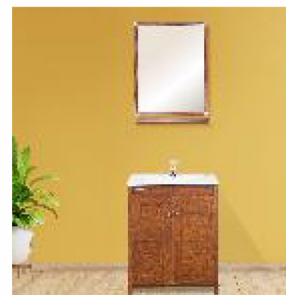

ALPINE - 60CM

E5580PW Slim Vanity Basin	₹ 4630
E5575AL Plain Mirror	₹ 3300
E5588AL Shelf	₹ 800
E5591AL Floor Mtd Cabinet	₹ 18000
Complete Set	₹ 26730

E5575CAL Plain Mirror with Corner	₹ 3300