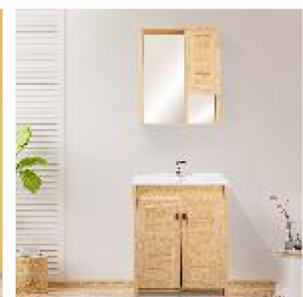

#### ALPINE - 60CM

**E5580PW** Slim Vanity Basin ₹ 4630

**E5574AL** Mirror Full Storage ₹ 9700

**E5591AL** Floor Mtd Cabinet ₹ 18000

**Complete Set** ₹ 32330

**E5574CAL** Mirror Full Storage with Corner ₹ 9700