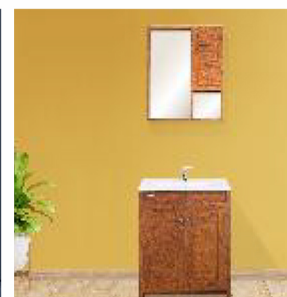

#### PEARL WHITE - 60CM

**E5580PW** Slim Vanity Basin ₹ 4630

**E5574PW** Mirror Full Storage ₹ 9700

**E5591PE** Floor Mtd Cabinet ₹ 18000

**Complete Set** ₹ 32330

**E5574CPW** Mirror Full Storage with Corner ₹ 9700