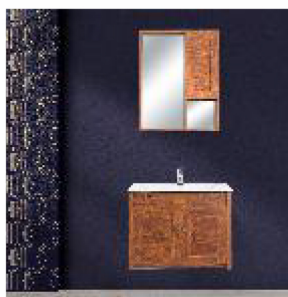

### BATH CABINET SET - 60CM

Bath Cabinet with Slim Wash Basin  
600 x 470 x 460mm  
Mirror with Full Cabinet  
540 x 125 x 680mm

\*Also available Mirror Full Storage with Corner

#### SPECIAL TEAKWOOD - 60CM

**E5580PW** Slim Vanity Basin ₹ 4630

**E5574ST** Mirror Full Storage ₹ 9700

**E5592ST** Wall Mtd Cabinet ₹ 14500

**Complete Set** ₹ 28830

**E5574CST** Mirror Full Storage with Corner ₹ 9700

#### WENGE - 60CM

**E5580PW** Slim Vanity Basin ₹ 4630

**E5574WG** Mirror Full Storage ₹ 9700

**E5592WG** Wall Mtd Cabinet ₹ 14500

**Complete Set** ₹ 28830

**E5574CWG** Mirror Full Storage with Corner ₹ 9700

#### PEARL WHITE - 60CM

**E5580PW** Slim Vanity Basin ₹ 4630

**E5574PW** Mirror Full Storage ₹ 9700

**E5592PE** Wall Mtd Cabinet ₹ 14500

**Complete Set** ₹ 28830

**E5574CPW** Mirror Full Storage with Corner ₹ 9700