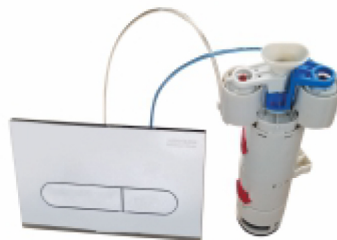

# PNEUMATIC CONCEALED CISTERN

Pneumatic Mechanism for Noiseless operations, Dual Flush 3/6 Ltrs for Water Saving and Easy Maintenance.

Burgos Push Plate with  
2 Pneumatic Actuator  
**JIS0211C0014** ₹ 3360

Cannes Push Plate with  
2 Pneumatic Actuator  
**JIS0411C0014** ₹ 3360

80mm Pneumatic  
Concealed Cistern Only  
**JIS0010W0000** ₹ 7340

- Air Pressure created by Pneumatic Actuator Fitted in Push Plate activates the Flushing Valve.

- Separate Mechanism Blue for Half Flush and White for Full Flush.

## CONCEALED BODIES

Single Lever High Flow  
Concealed Diverter Body 45mm  
**JIT0012** ₹ 4450

Wall Mounted Basin  
Mixer Body  
**JIT0015** ₹ 3360

Concealed Stop Cock  
Body - 15mm  
**JIT0013** ₹ 925

Concealed Stop Cock  
Body - 20mm  
**JIT0014** ₹ 1050