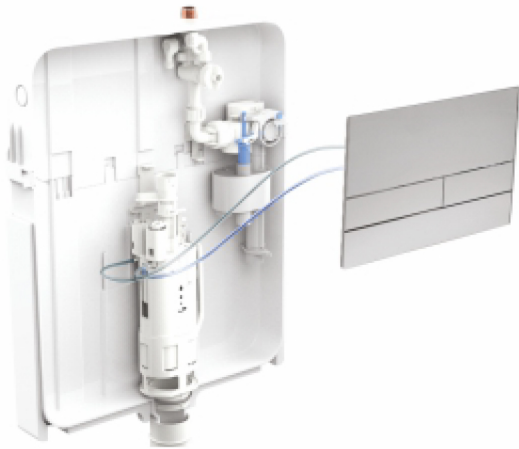

# PNEUMATIC CONCEALED CISTERN

Pneumatic Mechanism for Noiseless operations, Dual Flush 3/6 Ltrs for Water Saving and Easy Maintenance.

Burgos Push Plate with  
2 Pneumatic Actuator  
**JIS0211C0014** ₹ 3360

Cannes Push Plate with  
2 Pneumatic Actuator  
**JIS0411C0014** ₹ 3360

80mm Pneumatic  
Concealed Cistern Only  
**JIS0010W0000** ₹ 7340

- Air Pressure created by Pneumatic Actuator Fitted in Push Plate activates the Flushing Valve.

- Separate Mechanism Blue for Half Flush and White for Full Flush.

## CONCEALED BODIES

Single Lever High Flow  
Concealed Diverter Body 45mm  
**JIT0012** ₹ 4450

Wall Mounted Basin  
Mixer Body  
**JIT0015** ₹ 3360

Concealed Stop Cock  
Body - 15mm  
**JIT0013** ₹ 925

Concealed Stop Cock  
Body - 20mm  
**JIT0014** ₹ 1050