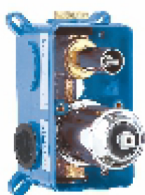

# PNEUMATIC CONCEALED CISTERN

Pneumatic Mechanism for Noiseless operations, Dual Flush 3/6 Ltrs for Water Saving and Easy Maintenance.

Burgos Push Plate with  
2 Pneumatic Actuator  
**JIS0211C0014** ₹ 3360

Cannes Push Plate with  
2 Pneumatic Actuator  
**JIS0411C0014** ₹ 3360

80mm Pneumatic  
Concealed Cistern Only  
**JIS0010W0000** ₹ 7340

- Air Pressure created by Pneumatic Actuator Fitted in Push Plate activates the Flushing Valve.

- Separate Mechanism Blue for Half Flush and White for Full Flush.

## CONCEALED BODIES

Single Lever High Flow  
Concealed Diverter Body 45mm  
**JIT0012** ₹ 4450

Wall Mounted Basin  
Mixer Body  
**JIT0015** ₹ 3360

Concealed Stop Cock  
Body - 15mm  
**JIT0013** ₹ 925

Concealed Stop Cock  
Body - 20mm  
**JIT0014** ₹ 1050